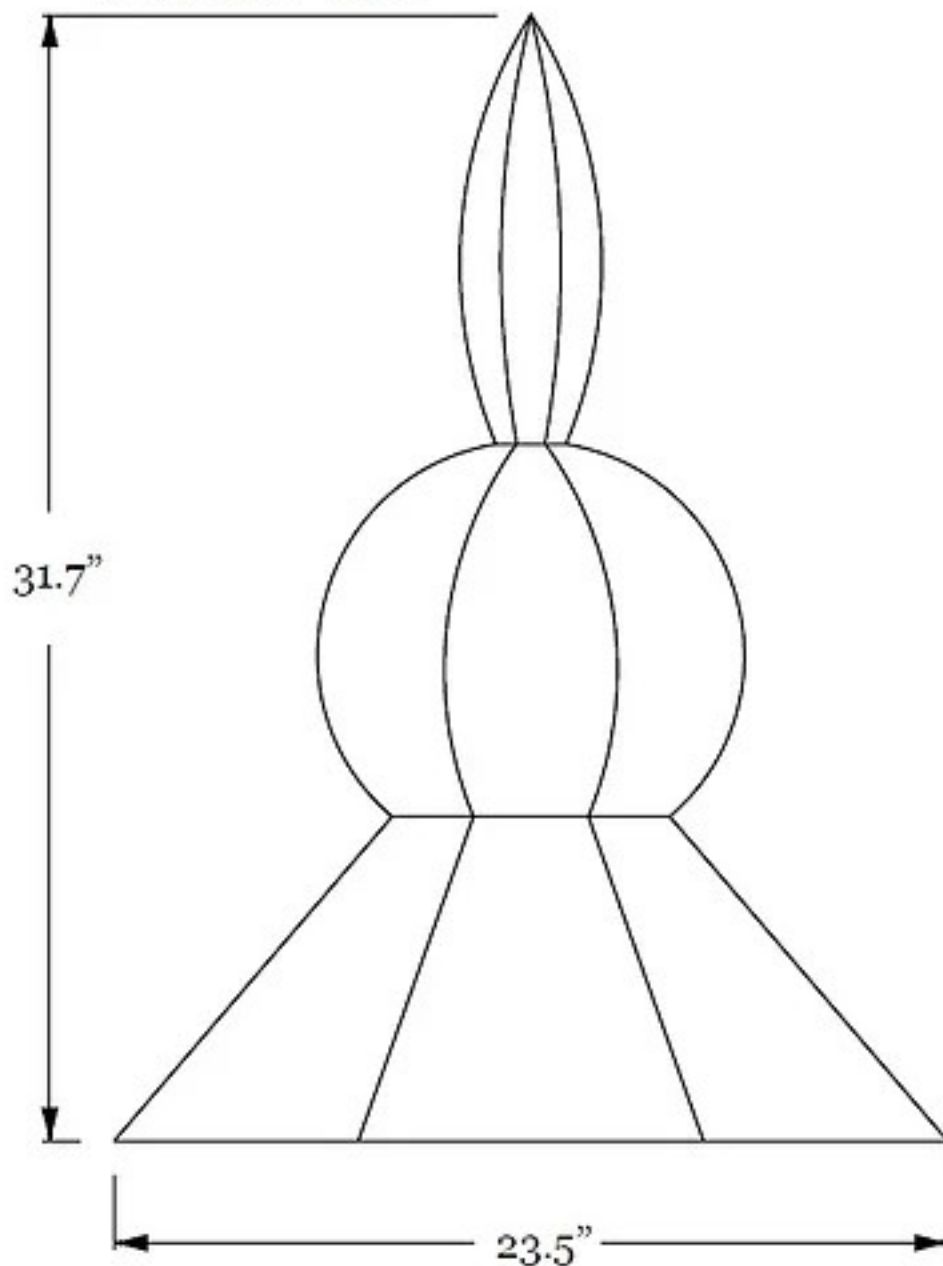

# Finial F6

Front/ Side View:

Isometric View:

### MATERIAL

- Aluminum Kynar .032 or \_\_\_\_\_  Color \_\_\_\_\_
- Galvanized G-90 24 Gauge
- Stainless Steel Type 304
- Painted Steel Kynar 24/26Gauge  Color \_\_\_\_\_
- Copper 16/20 oz or \_\_\_\_\_
- Patina 3000 16/20 oz \_\_\_\_\_
- Brown Copper 16/20 oz \_\_\_\_\_  Light  Dark
- SMS Stainless 24G \_\_\_\_\_
- Zinc \_\_\_\_\_