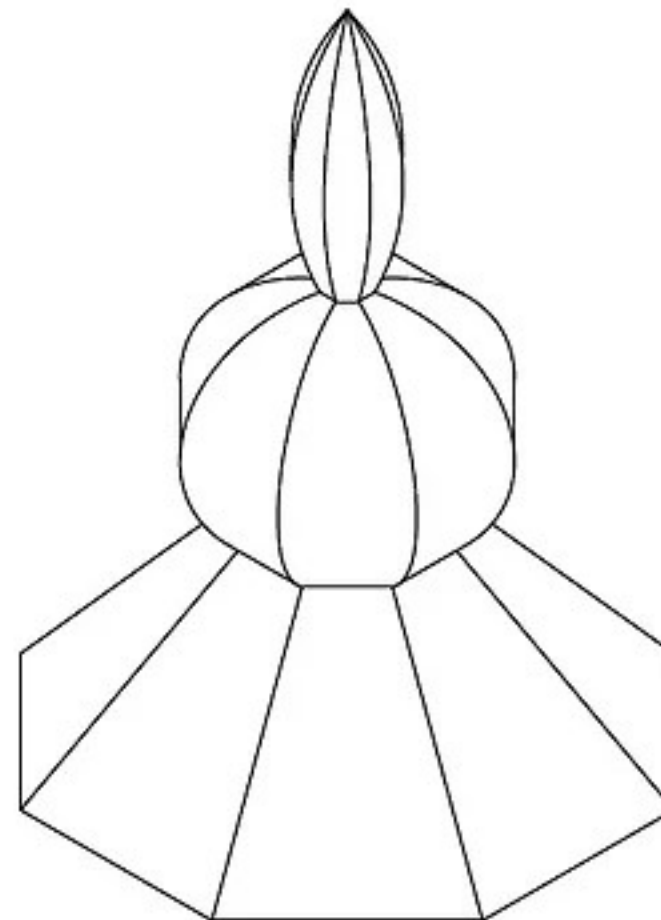

# Finial F6

Front/ Side View:

Isometric View:

### MATERIAL

- Aluminum Kynar .032 or \_\_\_\_\_  Color \_\_\_\_\_
- Galvanized G-90 24 Gauge
- Stainless Steel Type 304
- Painted Steel Kynar 24/26Gauge  Color \_\_\_\_\_
- Copper 16/20 oz or \_\_\_\_\_
- Patina 3000 16/20 oz \_\_\_\_\_
- Brown Copper 16/20 oz \_\_\_\_\_  Light  Dark
- SMS Stainless 24G \_\_\_\_\_
- Zinc \_\_\_\_\_