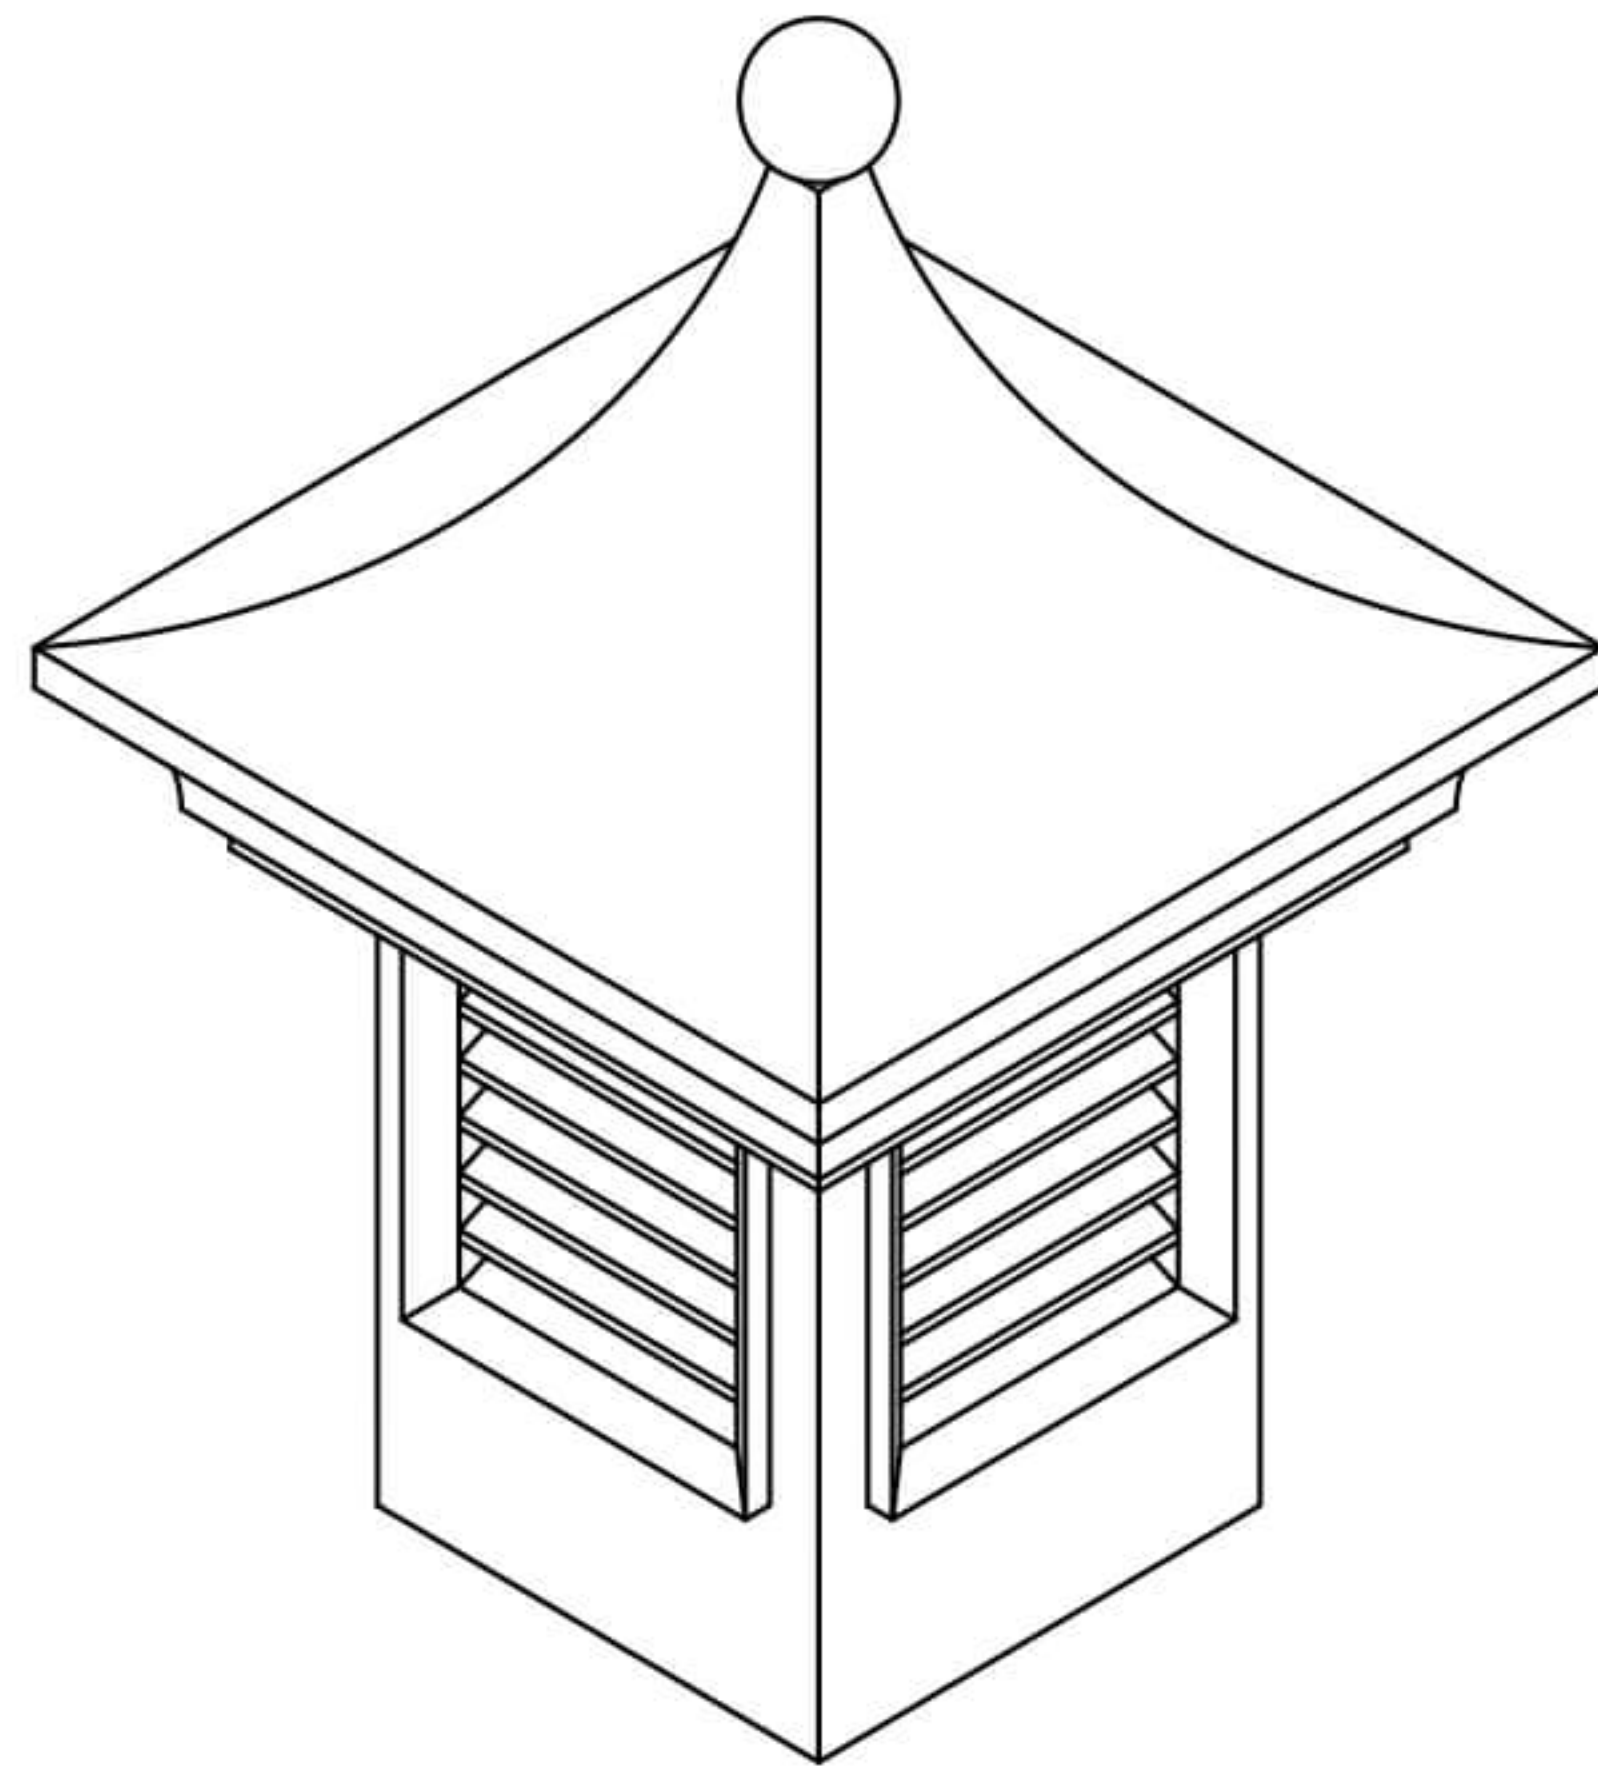

# Cupola C3

Front/ Side View:

Isometric View:

**MATERIAL**

- Aluminum Kynar .032 or \_\_\_\_\_  Color \_\_\_\_\_
- Galvanized G-90 24 Gauge
- Stainless Steel Type 304
- Painted Steel Kynar 24/26Gauge  Color \_\_\_\_\_
- Copper 16/20 oz or \_\_\_\_\_
- Patina 3000 16/20 oz \_\_\_\_\_
- Brown Copper 16/20 oz \_\_\_\_\_  Light  Dark
- SMS Stainless 24G \_\_\_\_\_
- Zinc \_\_\_\_\_