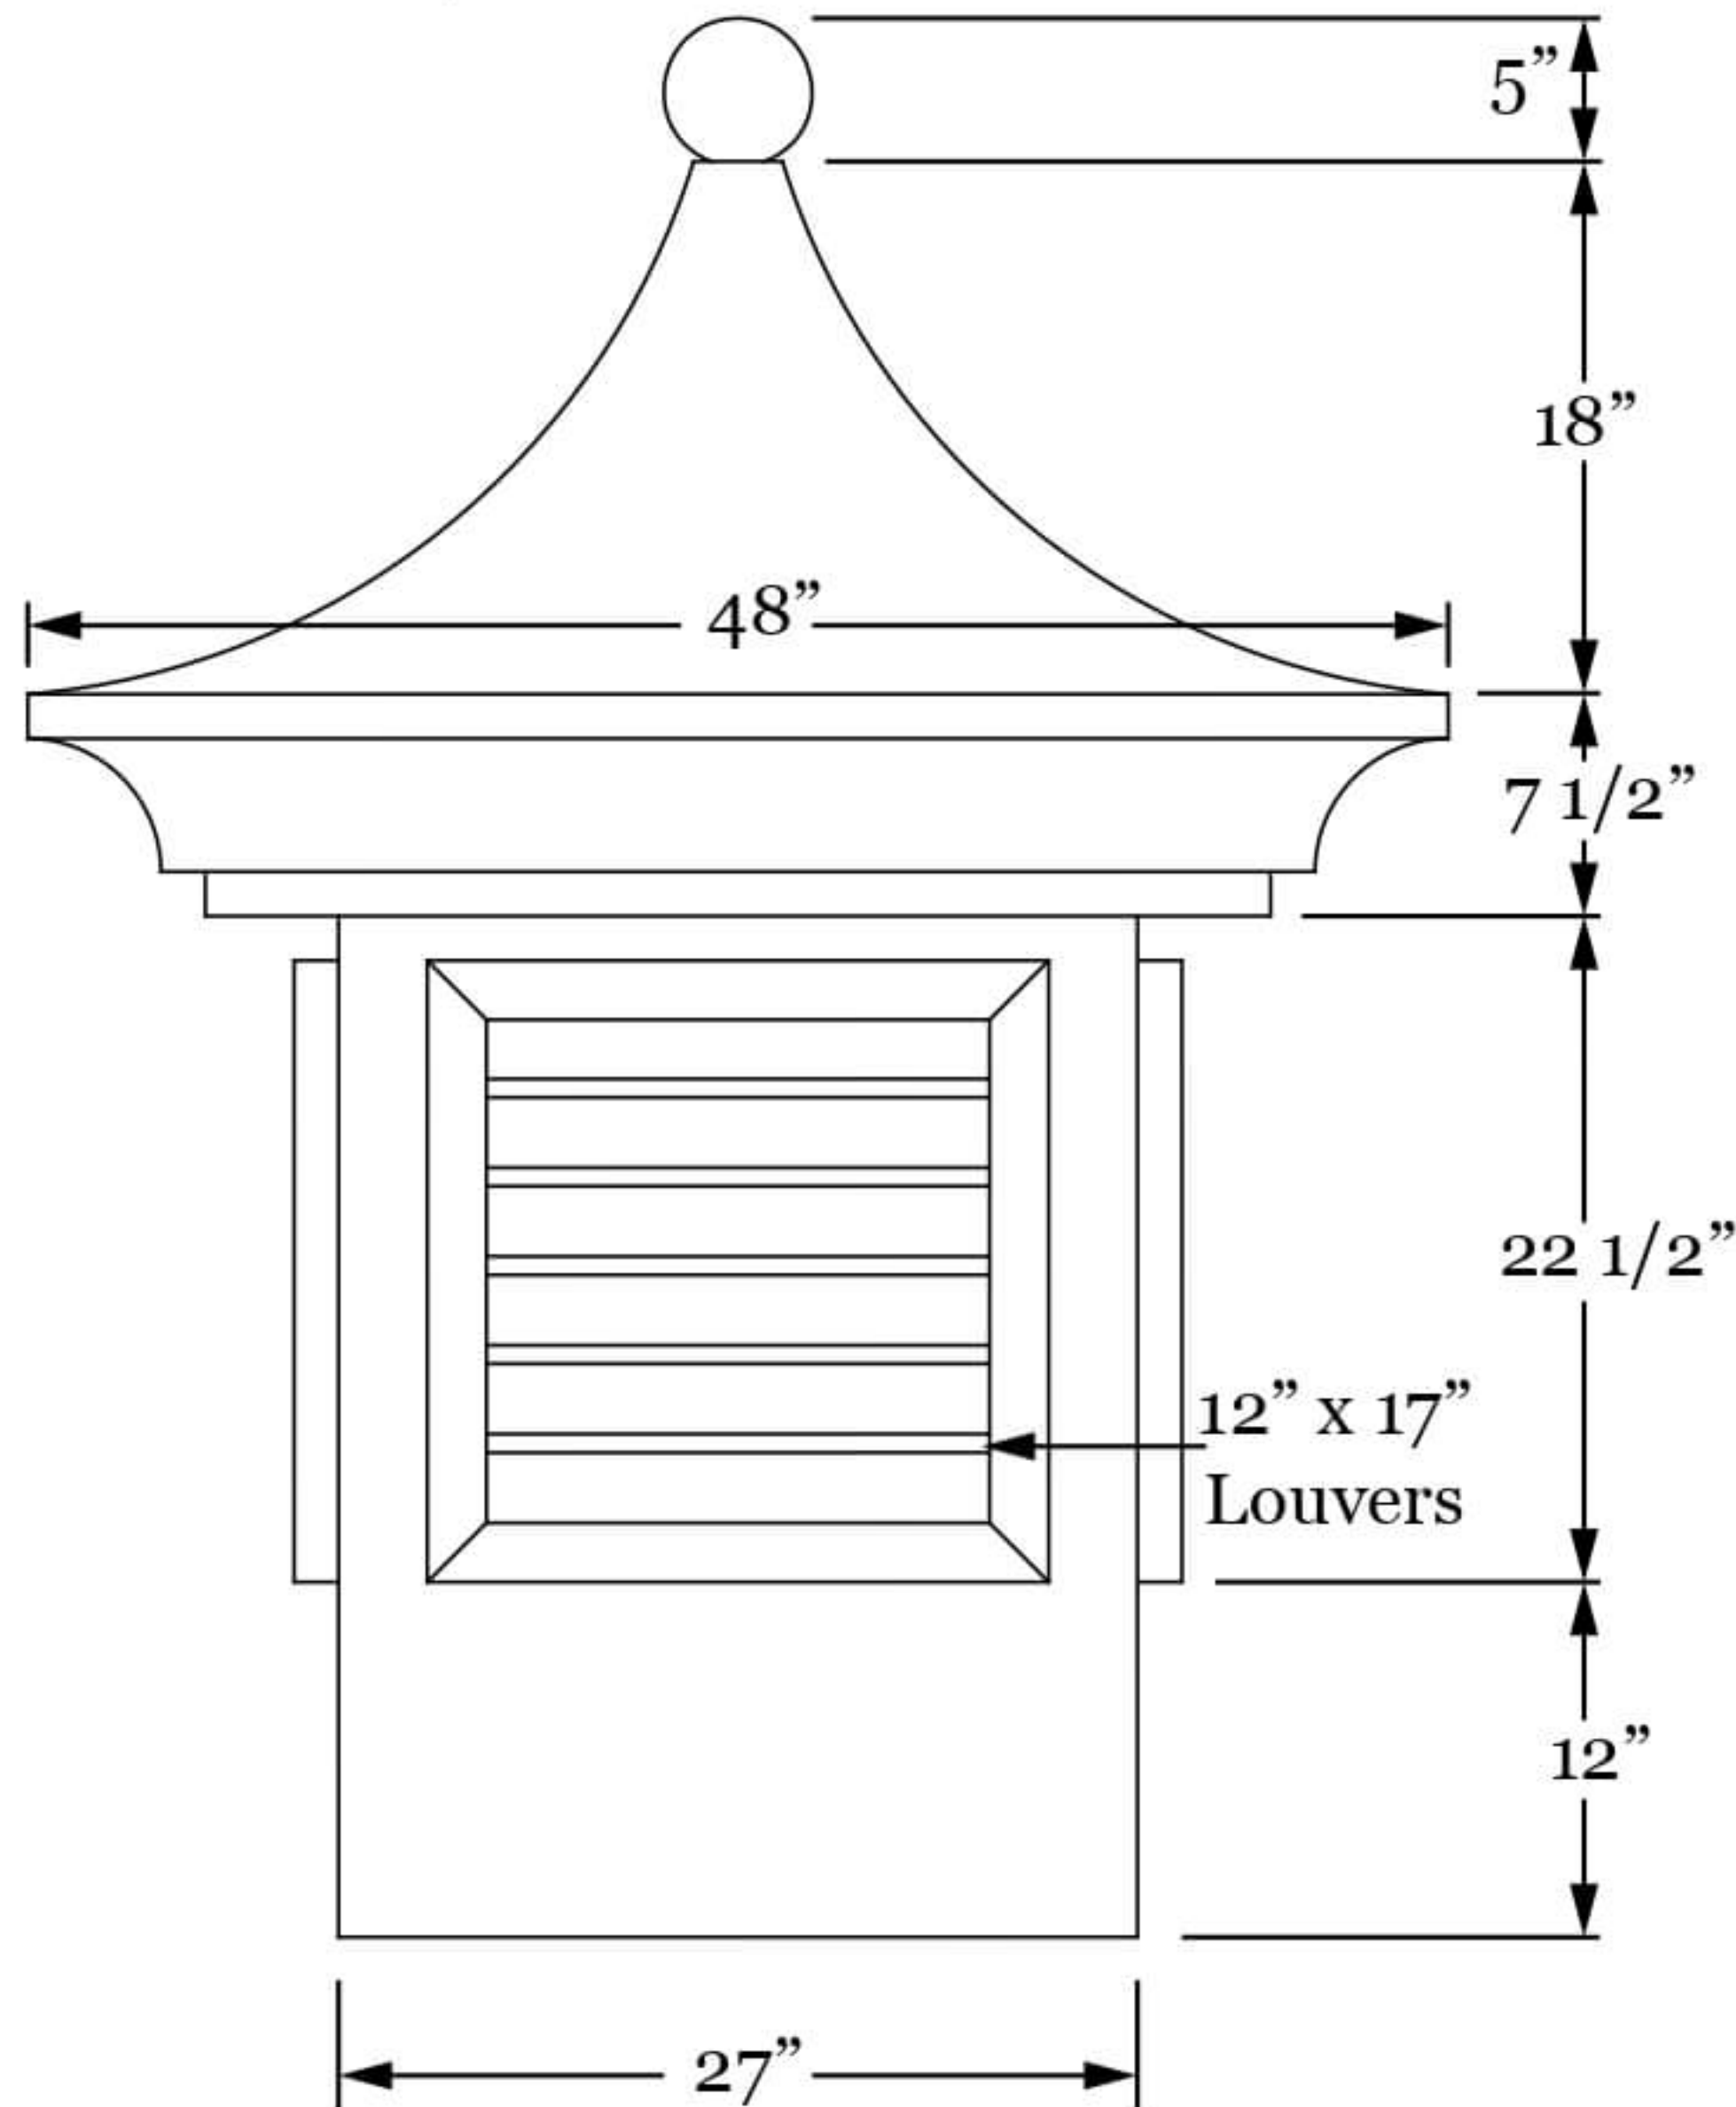

# Cupola C3

Front/ Side View:

Isometric View:

**MATERIAL**

- Aluminum Kynar .032 or \_\_\_\_\_  Color \_\_\_\_\_
- Galvanized G-90 24 Gauge
- Stainless Steel Type 304
- Painted Steel Kynar 24/26Gauge  Color \_\_\_\_\_
- Copper 16/20 oz or \_\_\_\_\_
- Patina 3000 16/20 oz \_\_\_\_\_
- Brown Copper 16/20 oz \_\_\_\_\_  Light  Dark
- SMS Stainless 24G \_\_\_\_\_
- Zinc \_\_\_\_\_