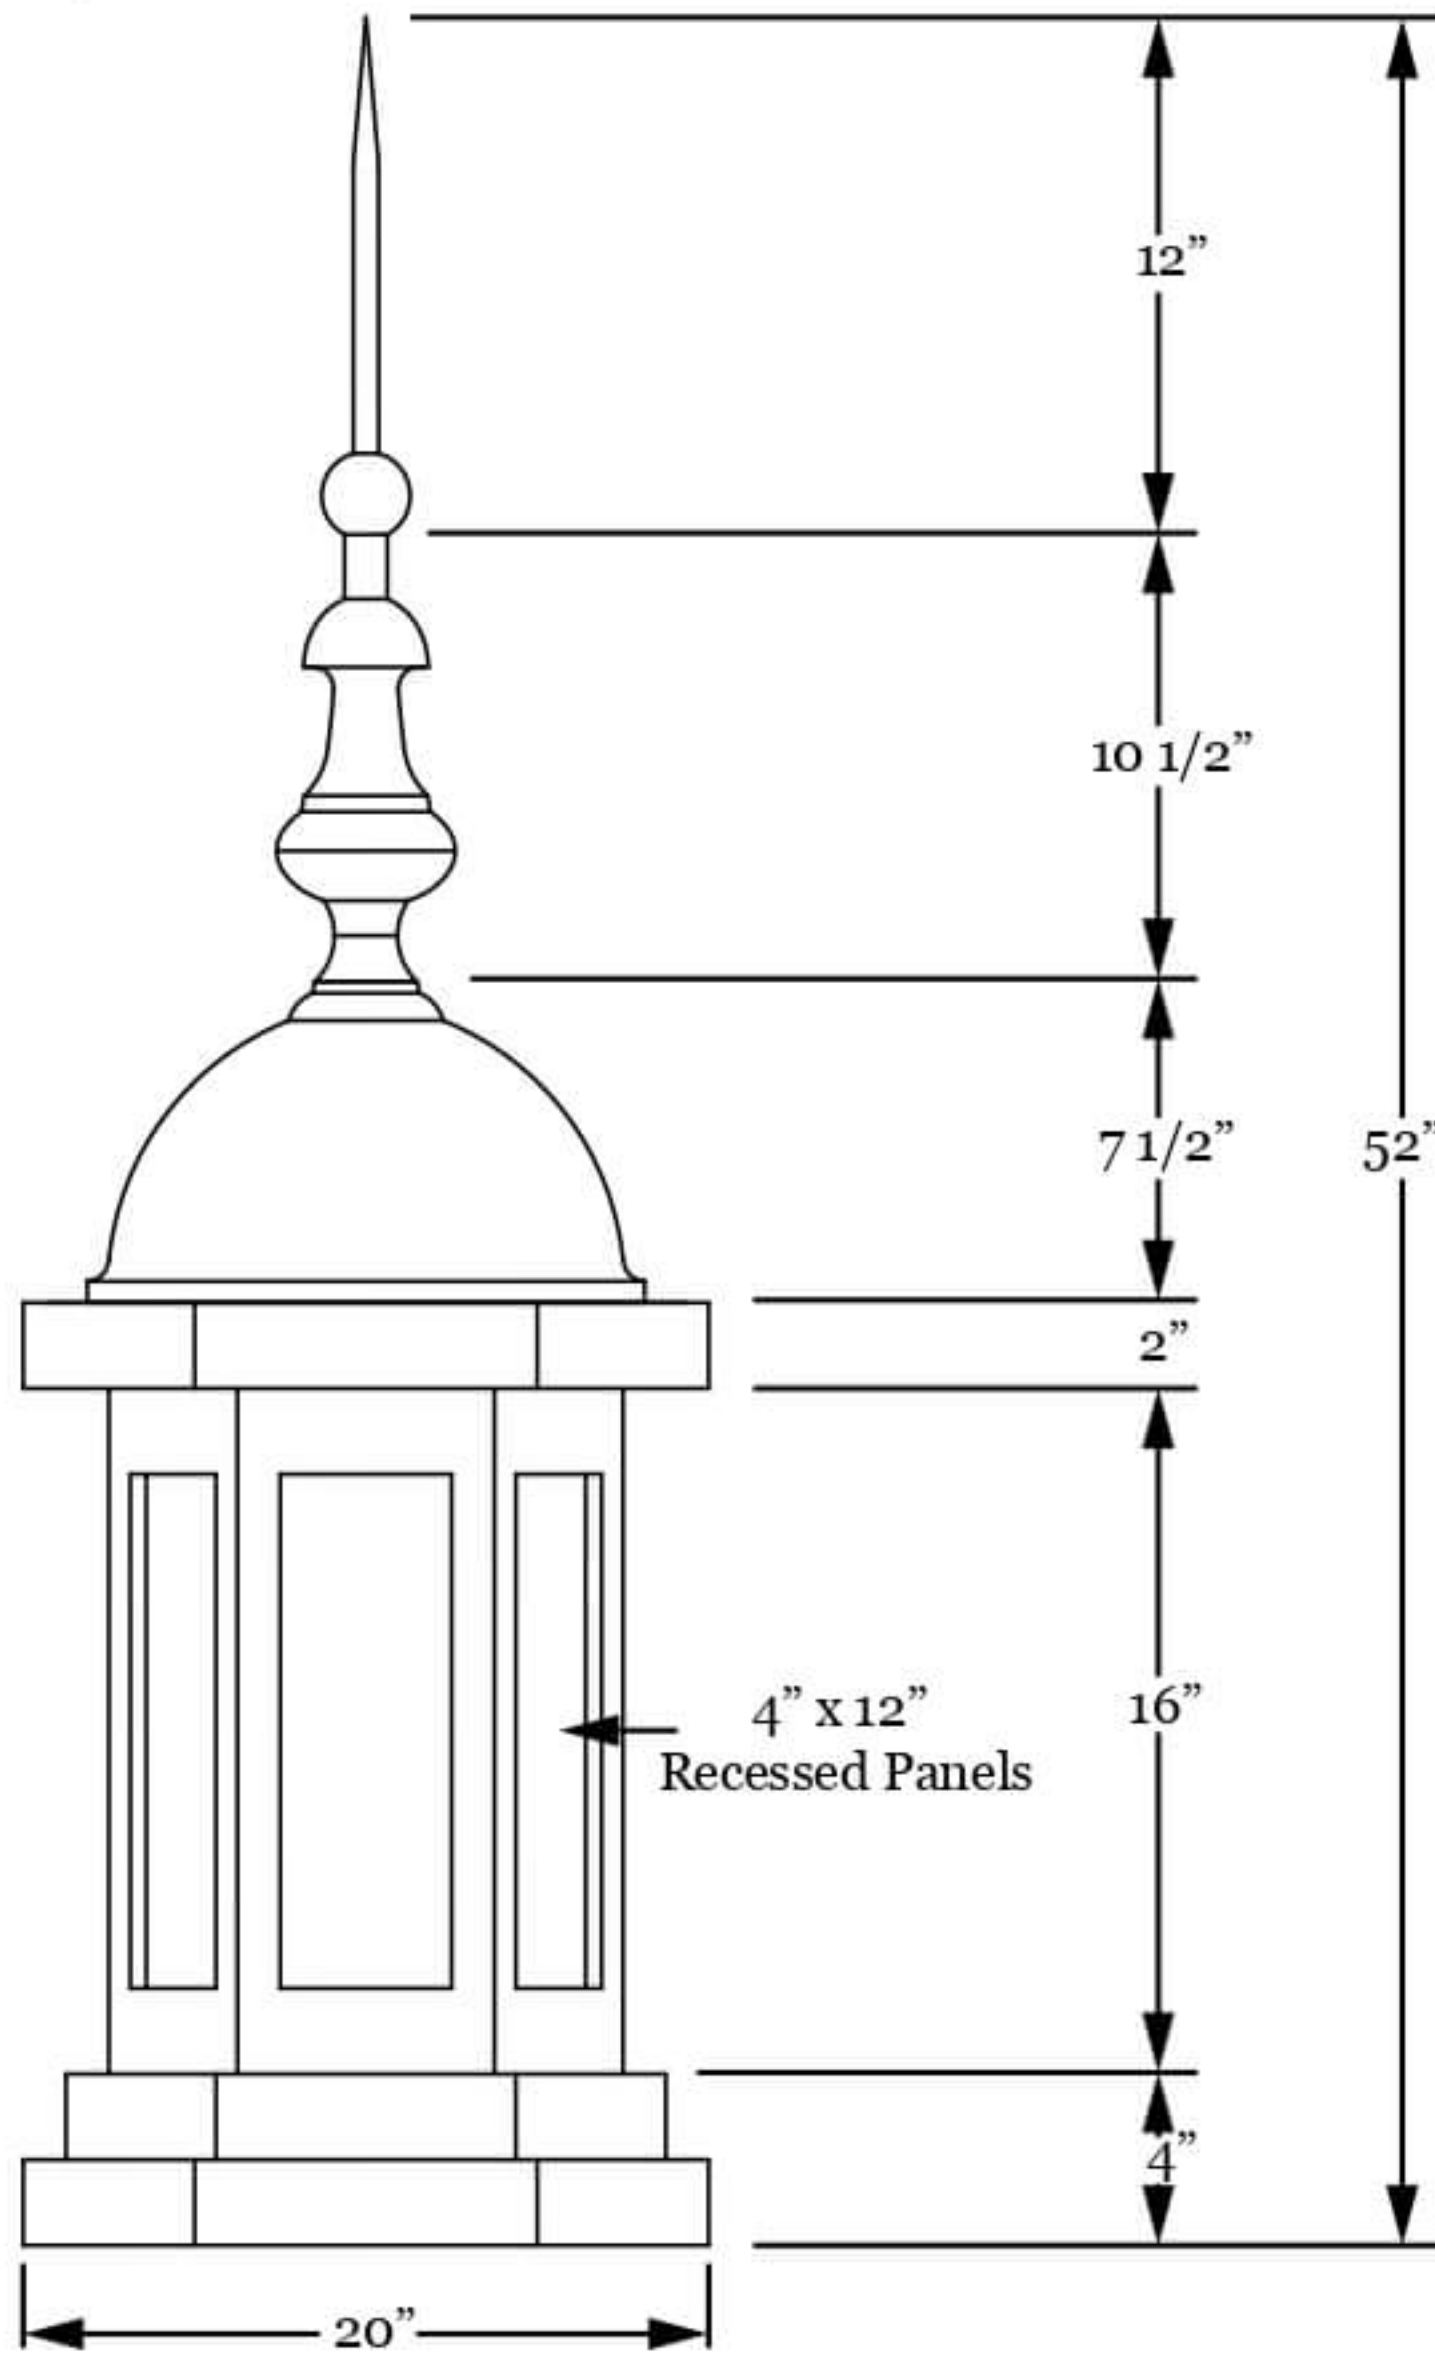

# Cupola C2

Front/ Side View:

Isometric View:

**MATERIAL**

- Aluminum Kynar .032 or \_\_\_\_\_  Color \_\_\_\_\_
- Galvanized G-90 24 Gauge
- Stainless Steel Type 304
- Painted Steel Kynar 24/26Gauge  Color \_\_\_\_\_
- Copper 16/20 oz or \_\_\_\_\_
- Patina 3000 16/20 oz \_\_\_\_\_
- Brown Copper 16/20 oz \_\_\_\_\_  Light  Dark
- SMS Stainless 24G \_\_\_\_\_
- Zinc \_\_\_\_\_