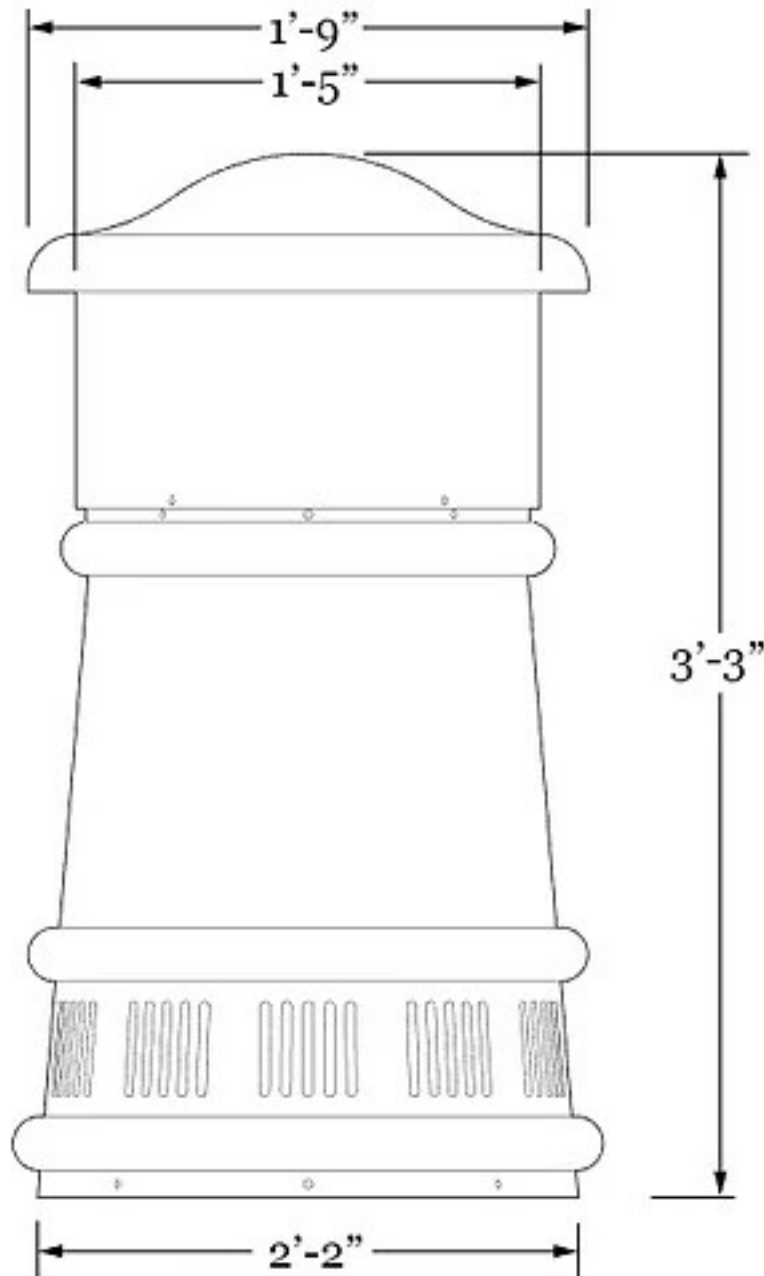

# Chimney Pot P6

Front/ Side View:

Isometric View:

**MATERIAL**

- Aluminum Kynar .032 or \_\_\_\_\_  Color \_\_\_\_\_
- Galvanized G-90 24 Gauge
- Stainless Steel Type 304
- Painted Steel Kynar 24/26Gauge  Color \_\_\_\_\_
- Copper 16/20 oz or \_\_\_\_\_
- Patina 3000 16/20 oz \_\_\_\_\_
- Brown Copper 16/20 oz \_\_\_\_\_  Light  Dark
- SMS Stainless 24G \_\_\_\_\_
- Zinc \_\_\_\_\_