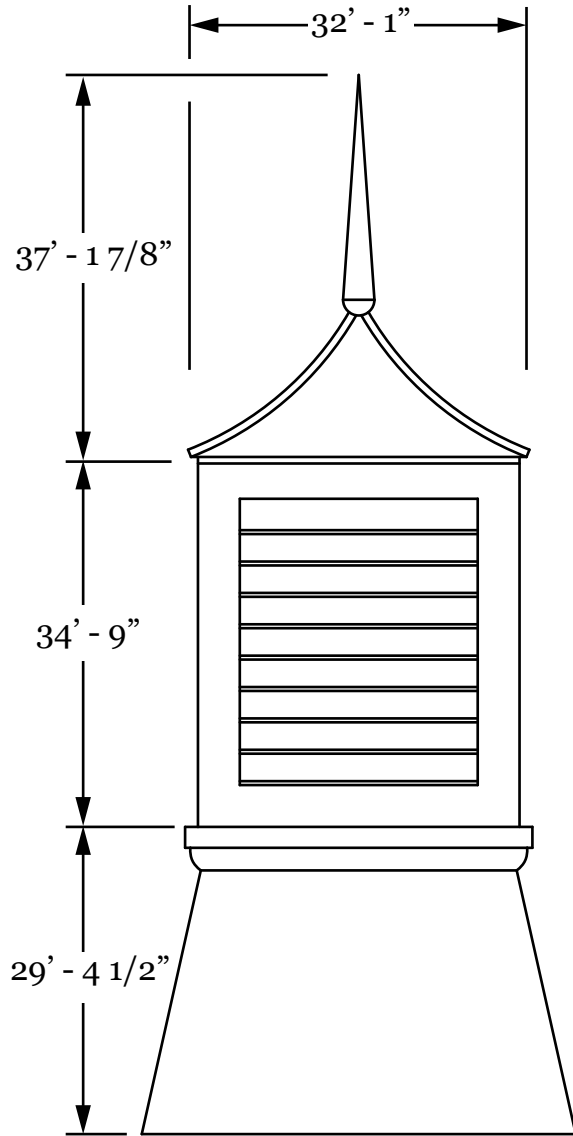

# Cupola C10

Front/ Side View:

Isometric View:

**MATERIAL**

- Aluminum Kynar .032 or \_\_\_\_\_  Color \_\_\_\_\_
- Galvanized G-90 24 Gauge
- Stainless Steel Type 304
- Painted Steel Kynar 24/26Gauge  Color \_\_\_\_\_
- Copper 16/20 oz or \_\_\_\_\_
- Patina 3000 16/20 oz \_\_\_\_\_
- Brown Copper 16/20 oz \_\_\_\_\_  Light  Dark
- SMS Stainless 24G \_\_\_\_\_
- Zinc \_\_\_\_\_