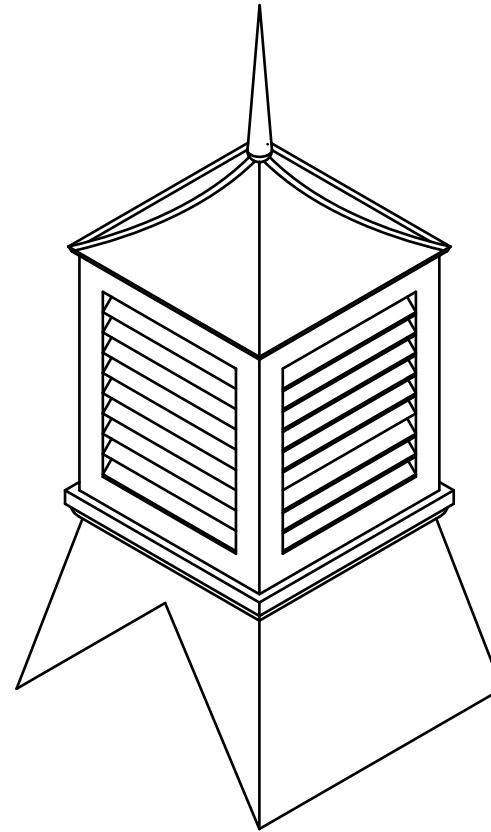

# Cupola C10

Front/ Side View:

Isometric View:

**MATERIAL**

- Aluminum Kynar .032 or \_\_\_\_\_  Color \_\_\_\_\_
- Galvanized G-90 24 Gauge
- Stainless Steel Type 304
- Painted Steel Kynar 24/26Gauge  Color \_\_\_\_\_
- Copper 16/20 oz or \_\_\_\_\_
- Patina 3000 16/20 oz \_\_\_\_\_
- Brown Copper 16/20 oz \_\_\_\_\_  Light  Dark
- SMS Stainless 24G \_\_\_\_\_
- Zinc \_\_\_\_\_