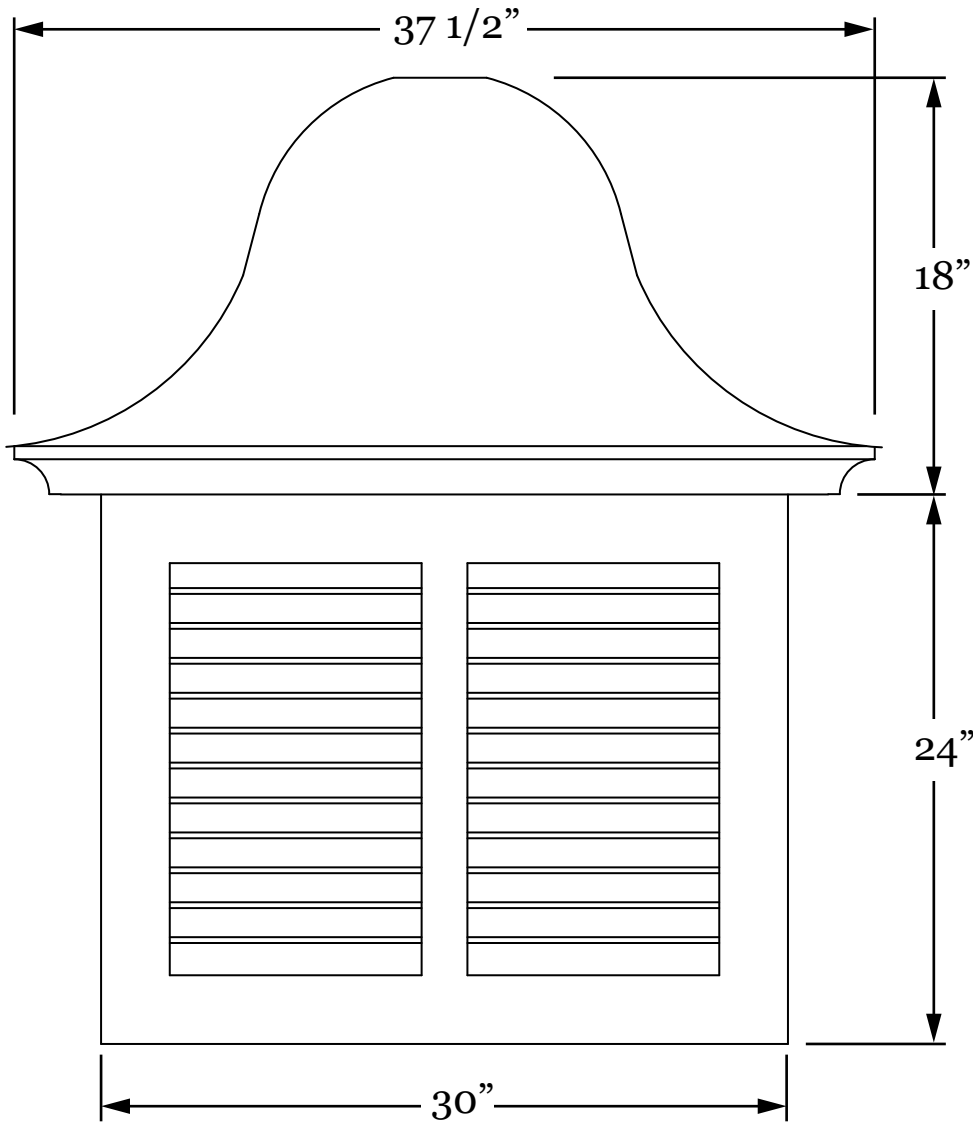

# Cupola C6

Front/ Side View:

Isometric View:

**MATERIAL**

- Aluminum Kynar .032 or \_\_\_\_\_  Color \_\_\_\_\_
- Galvanized G-90 24 Gauge
- Stainless Steel Type 304
- Painted Steel Kynar 24/26Gauge  Color \_\_\_\_\_
- Copper 16/20 oz or \_\_\_\_\_
- Patina 3000 16/20 oz \_\_\_\_\_
- Brown Copper 16/20 oz \_\_\_\_\_  Light  Dark
- SMS Stainless 24G \_\_\_\_\_
- Zinc \_\_\_\_\_