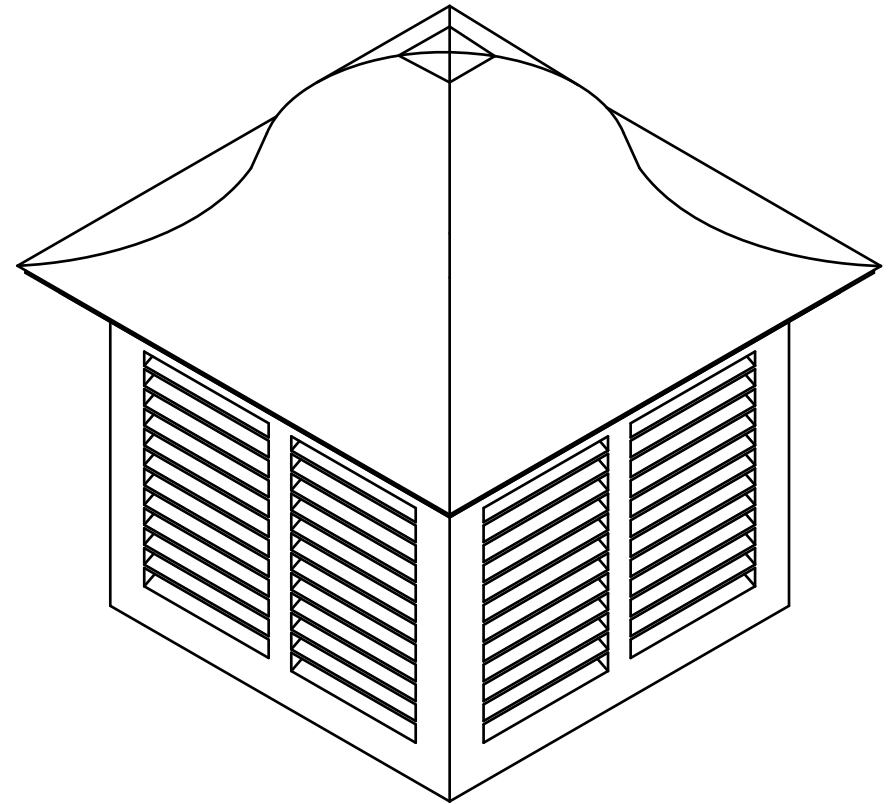

# Cupola C6

Front/ Side View:

Isometric View:

**MATERIAL**

- Aluminum Kynar .032 or \_\_\_\_\_  Color \_\_\_\_\_
- Galvanized G-90 24 Gauge
- Stainless Steel Type 304
- Painted Steel Kynar 24/26Gauge  Color \_\_\_\_\_
- Copper 16/20 oz or \_\_\_\_\_
- Patina 3000 16/20 oz \_\_\_\_\_
- Brown Copper 16/20 oz \_\_\_\_\_  Light  Dark
- SMS Stainless 24G \_\_\_\_\_
- Zinc \_\_\_\_\_