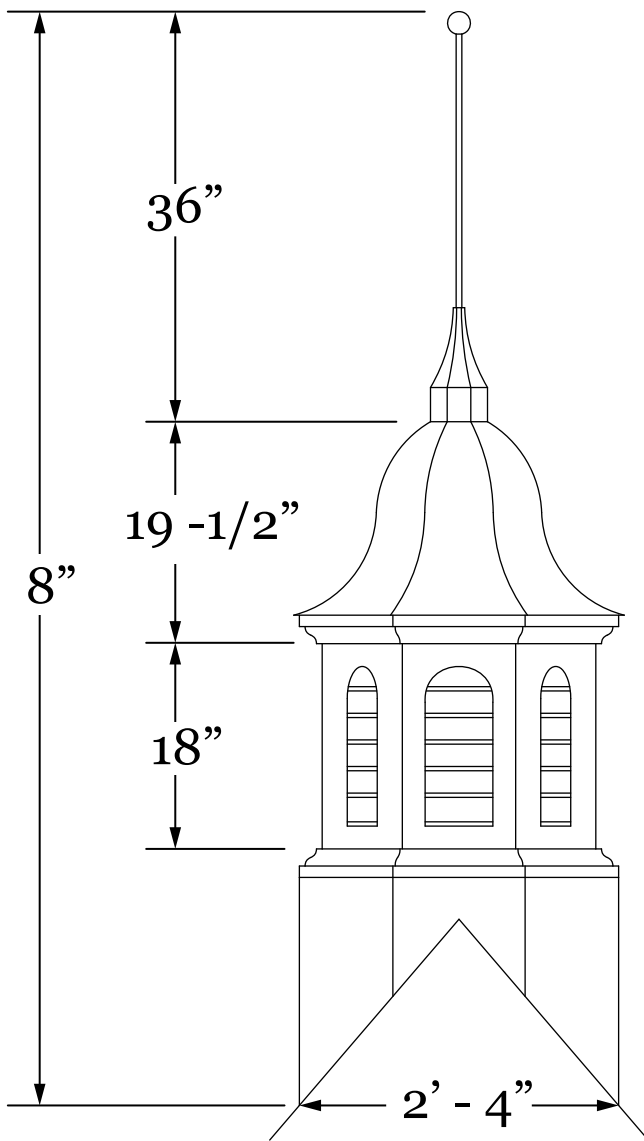

# Cupola C14

Front/ Side View:

Isometric View:

**MATERIAL**

- Aluminum Kynar .032 or \_\_\_\_\_  Color \_\_\_\_\_
- Galvanized G-90 24 Gauge
- Stainless Steel Type 304
- Painted Steel Kynar 24/26Gauge  Color \_\_\_\_\_
- Copper 16/20 oz or \_\_\_\_\_
- Patina 3000 16/20 oz \_\_\_\_\_
- Brown Copper 16/20 oz \_\_\_\_\_  Light  Dark
- SMS Stainless 24G \_\_\_\_\_
- Zinc \_\_\_\_\_