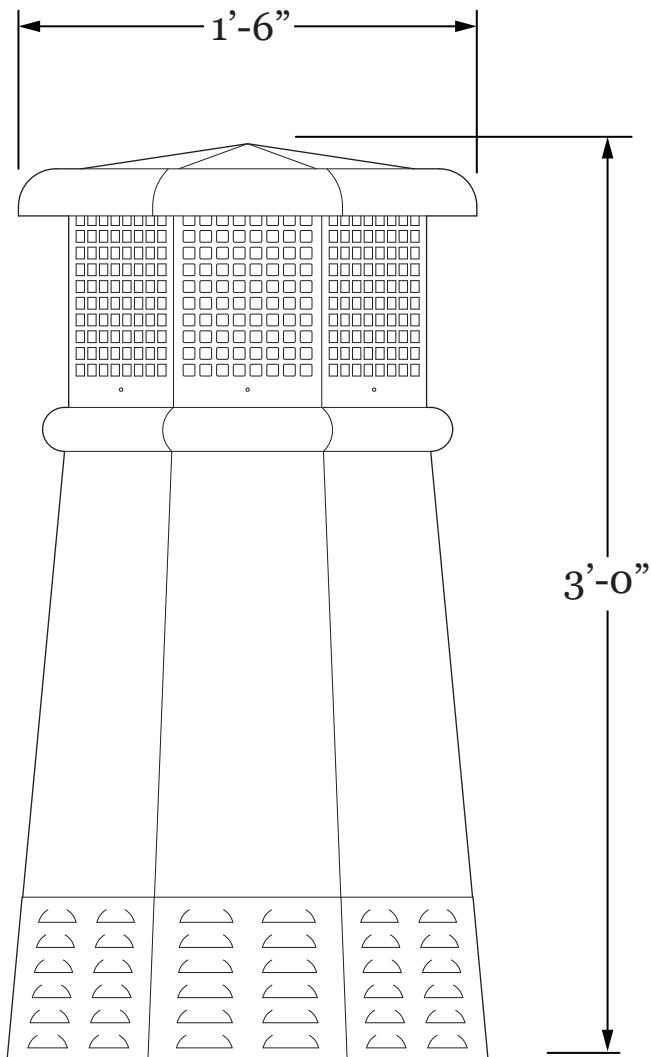

# Chimney Pot P8

Front/ Side View:

Isometric View:

**MATERIAL**

- Aluminum Kynar .032 or \_\_\_\_\_  Color \_\_\_\_\_
- Galvanized G-90 24 Gauge
- Stainless Steel Type 304
- Painted Steel Kynar 24/26Gauge  Color \_\_\_\_\_
- Copper 16/20 oz or \_\_\_\_\_
- Patina 3000 16/20 oz \_\_\_\_\_
- Brown Copper 16/20 oz \_\_\_\_\_  Light  Dark
- SMS Stainless 24G \_\_\_\_\_
- Zinc \_\_\_\_\_