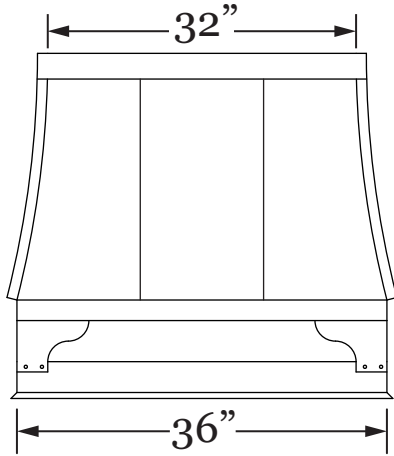

# Chimney Cap CC1

Front/ Side View:

Isometric View:

**\*Custom Sizing Available Call for Pricing\***

**MATERIAL**

- Aluminum Kynar .032 or \_\_\_\_\_  Color \_\_\_\_\_
- Galvanized G-90 24 Gauge
- Stainless Steel Type 304
- Painted Steel Kynar 24/26Gauge  Color \_\_\_\_\_
- Copper 16/20 oz or \_\_\_\_\_
- Patina 3000 16/20 oz \_\_\_\_\_
- Brown Copper 16/20 oz \_\_\_\_\_  Light  Dark
- SMS Stainless 24G \_\_\_\_\_
- Zinc \_\_\_\_\_