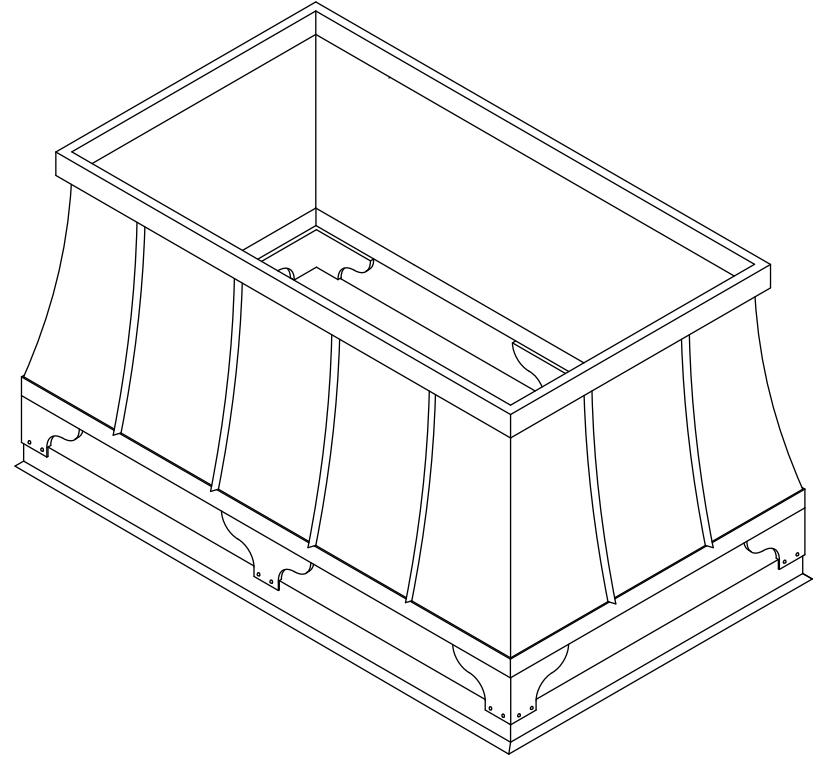

# Chimney Cap CC1

Front/ Side View:

Isometric View:

**\*Custom Sizing Available Call for Pricing\***

**MATERIAL**

- Aluminum Kynar .032 or \_\_\_\_\_  Color \_\_\_\_\_
- Galvanized G-90 24 Gauge
- Stainless Steel Type 304
- Painted Steel Kynar 24/26Gauge  Color \_\_\_\_\_
- Copper 16/20 oz or \_\_\_\_\_
- Patina 3000 16/20 oz \_\_\_\_\_
- Brown Copper 16/20 oz \_\_\_\_\_  Light  Dark
- SMS Stainless 24G \_\_\_\_\_
- Zinc \_\_\_\_\_