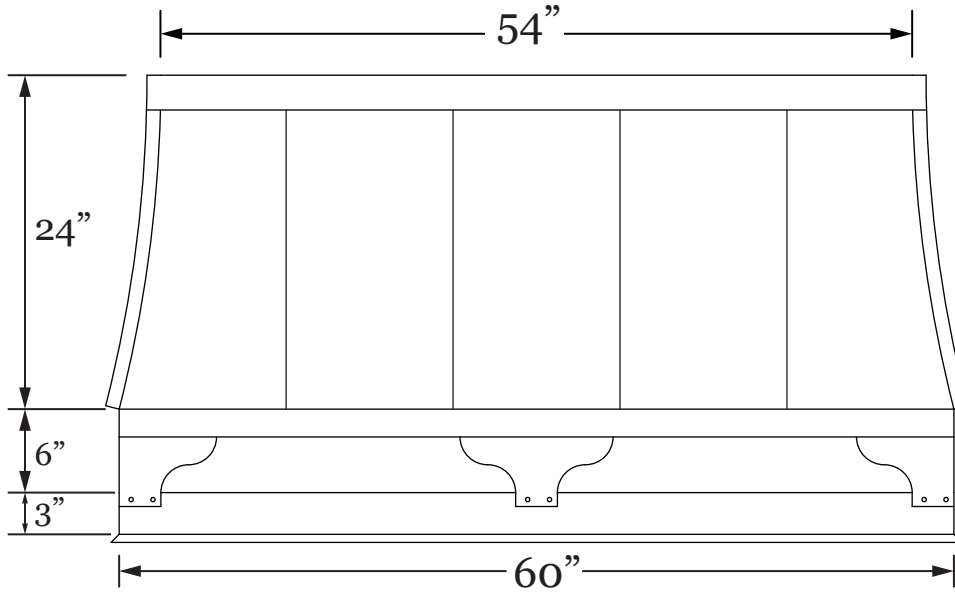

# Chimney Cap CC1

Front/ Side View:

Isometric View:

**\*Custom Sizing Available Call for Pricing\***

**MATERIAL**

- Aluminum Kynar .032 or \_\_\_\_\_  Color \_\_\_\_\_
- Galvanized G-90 24 Gauge
- Stainless Steel Type 304
- Painted Steel Kynar 24/26Gauge  Color \_\_\_\_\_
- Copper 16/20 oz or \_\_\_\_\_
- Patina 3000 16/20 oz \_\_\_\_\_
- Brown Copper 16/20 oz \_\_\_\_\_  Light  Dark
- SMS Stainless 24G \_\_\_\_\_
- Zinc \_\_\_\_\_