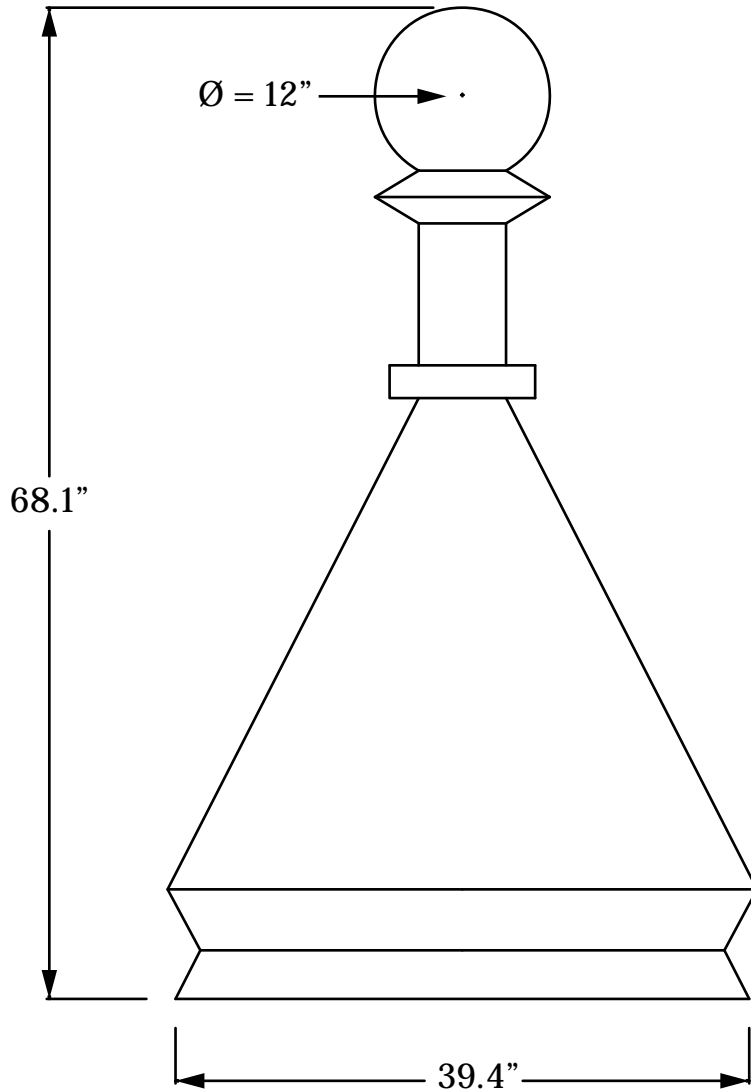

# Finial F24

Front/ Side View:

Isometric View:

**\*Custom Sizing Available Call for Pricing\***

**MATERIAL**

- Aluminum Kynar .032 or \_\_\_\_\_  Color \_\_\_\_\_
- Galvanized G-90 24 Gauge
- Stainless Steel Type 304
- Painted Steel Kynar 24/26Gauge  Color \_\_\_\_\_
- Copper 16/20 oz or \_\_\_\_\_
- Patina 3000 16/20 oz \_\_\_\_\_
- Brown Copper 16/20 oz \_\_\_\_\_  Light  Dark
- SMS Stainless 24G \_\_\_\_\_
- Zinc \_\_\_\_\_